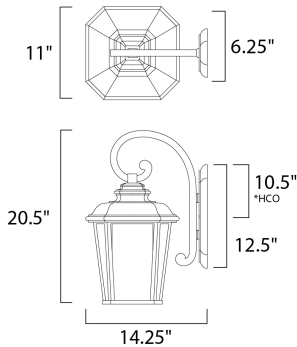

PRODUCT DESCRIPTION

MEASUREMENTS

DIMENSION : 11" W x 20.5" H x 14.25" Ext
BACK PLATE : 6.25" W x 12.5" H x 10.25" HCO
HANGING WEIGHT : 9.9 lb

LAMPING

INPUT VOLTAGE : 120V
LUMENS : 1,100 Rated
BULB : 1 x 12W LED E26 Medium , 12W Total
BULB INCLUDED : (Included)
DIMMABLE : Triac CL
CRI : 90+ CRI
COLOR_TEMP : 3000K

FINISHES OPTION

Black Oxide

GLASS

Weathered Frost WF

MATERIAL

Die Cast Aluminum

RATINGS

cETLus
Wet Location
JA8 Bulb In

ADDITIONAL

INCANDESCENT WATTS:
RATED LIFE 25000 Hours
OPERATING TEMPERATURE:
-20°C (-4°F), 40°C (104°F)

Always consult a qualified electrician before installing any lighting product.