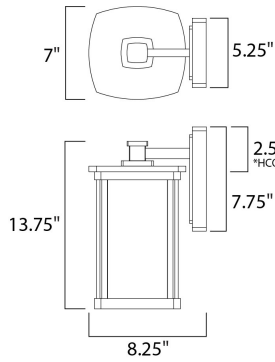

PRODUCT DESCRIPTION

MEASUREMENTS

DIMENSION : 7" W x 13.75" H x 8.25" Ext
BACK PLATE : 5.25" W x 7.75" H x 2.5" HCO
HANGING WEIGHT : 5.1 lb

LAMPING

INPUT VOLTAGE : 120V
LUMENS : 800 Rated
BULB : 1 x 9W LED E26 Medium , 9W Total
BULB INCLUDED : (Included)
DIMMABLE : Triac CL
CRI : 90+ CRI
COLOR_TEMP : 3000K

FINISHES OPTION

Bronze

GLASS

Seedy and Wilshire CDWS

MATERIAL

Die Cast Aluminum

RATINGS

cETLus
Wet Location
JA8 Bulb In

ADDITIONAL

INCANDESCENT WATTS:
RATED LIFE 25000 Hours
OPERATING TEMPERATURE:
-20°C (-4°F), 40°C (104°F)

Always consult a qualified electrician before installing any lighting product.