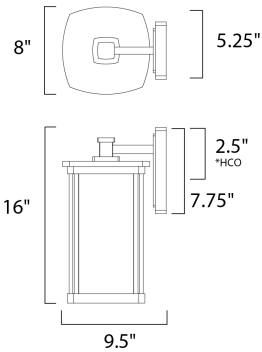

PRODUCT DESCRIPTION

MEASUREMENTS

DIMENSION : 8" W x 16" H x 9.5" Ext
BACK PLATE : 5.25" W x 7.75" H x 2.5" HCO
HANGING WEIGHT : 6.5 lb

LAMPING

INPUT VOLTAGE : 120V
LUMENS : 1,100 Rated
BULB : 1 x 12W LED E26 Medium , 12W Total
BULB INCLUDED : (Included)
DIMMABLE : Triac CL
CRI : 90+ CRI
COLOR_TEMP : 3000K

FINISHES OPTION

Bronze

GLASS

Seedy and Wilshire CDWS

MATERIAL

Die Cast Aluminum

RATINGS

cETLus
Wet Location
JA8 Bulb In

ADDITIONAL

INCANDESCENT WATTS:
RATED LIFE 25000 Hours
OPERATING TEMPERATURE:
-20°C (-4°F), 40°C (104°F)

Always consult a qualified electrician before installing any lighting product.