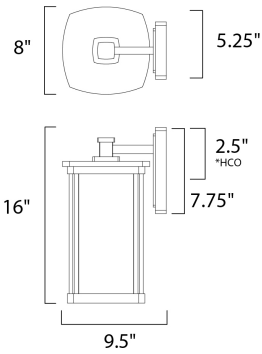

PRODUCT DESCRIPTION

MEASUREMENTS

DIMENSION : 8" W x 16" H x 9.5" Ext
BACK PLATE : 5.25" W x 7.75" H x 2.5" HCO
HANGING WEIGHT : 6.5 lb

LAMPING

INPUT VOLTAGE : 120V
LUMENS : 1,100 Rated
BULB : 1 x 12W LED E26 Medium , 12W Total
BULB INCLUDED : (Included)
DIMMABLE : Triac CL
CRI : 90+ CRI
COLOR_TEMP : 3000K

FINISHES OPTION

Bronze (BZ)

GLASS

Seedy and Wilshire CDWS

MATERIAL

Die Cast Aluminum

RATINGS

cETLus
Wet Location

ADDITIONAL

INCANDESCENT WATTS:
RATED LIFE 25000 Hours
OPERATING TEMPERATURE:
-20°C (-4°F), 40°C (104°F)

Always consult a qualified electrician before installing any lighting product.