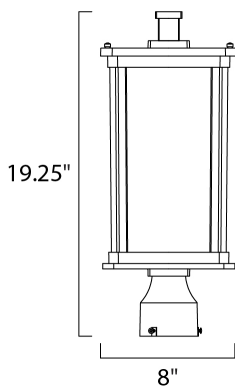

**ADDITIONAL**

INCANDESCENT WATTS:
RATED LIFE 25000 Hours
OPERATING TEMPERATURE:
-20°C (-4°F), 40°C (104°F)

**MEASUREMENTS**

DIMENSION : 8" L x 8" W x 19.25" H
HANGING WEIGHT : 6.6 lb

LAMPING

INPUT VOLTAGE : 120V
LUMENS : 1,100 Rated
BULB : 1 x 12W LED E26 Medium , 12W Total
BULB INCLUDED : (Included)
DIMMABLE : Triac CL
CRI : 90+ CRI
COLOR_TEMP : 3000K