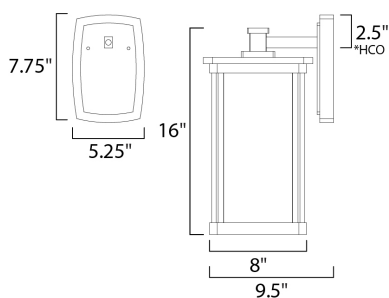

*height from center of outlet to the top of the fixture

MEASUREMENTS

DIMENSION : 8" W x 16" H x 9.5" Ext
 BACK PLATE : 5.25" W x 7.75" H x 2.5" HCO
 HANGING WEIGHT : 6.5 lb

LAMPING

INPUT VOLTAGE : 120V
 LUMENS : 1,100 Rated
 BULB : 1 x 12W LED E26 Medium , 12W Total
 BULB INCLUDED : (Included)
 DIMMABLE : Triac CL
 CRI : 90+ CRI
 COLOR_TEMP : 3000K