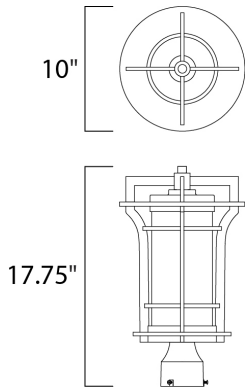

PRODUCT DESCRIPTION

MEASUREMENTS

DIMENSION : 10" L x 10" W x 17.75" H
 HANGING WEIGHT : 8.6 lb

LAMPING

INPUT VOLTAGE : 120V
 LUMENS : 800 Rated
 BULB : 1 x 9W LED E26 Medium , 9W Total
 BULB INCLUDED : (Included)
 DIMMABLE : Triac CL
 CRI : 90+ CRI
 COLOR_TEMP : 3000K

FINISHES OPTION

 Black Oxide

GLASS

Water Glass WG

MATERIAL

Die Cast Aluminum

RATINGS

cETLus
 Wet Location
 JA8 Bulb In