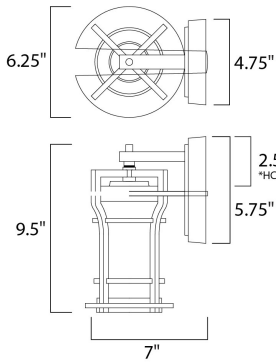

PRODUCT DESCRIPTION

MEASUREMENTS

DIMENSION : 6.25" W x 9.5" H x 7" Ext
BACK PLATE : 4.25" W x 5" H x 2.5" HCO
HANGING WEIGHT : 3.8 lb

LAMPING

INPUT VOLTAGE : 120V
LUMENS : 800 Rated
BULB : 1 x 9W LED E26 Medium , 9W Total
BULB INCLUDED : (Included)
DIMMABLE : Triac CL
CRI : 90+ CRI
COLOR_TEMP : 3000K

FINISHES OPTION

Black Oxide

GLASS

Water Glass WG

MATERIAL

Die Cast Aluminum

RATINGS

cETLus
Wet Location
JA8 Bulb In

ADDITIONAL

INCANDESCENT WATTS:
RATED LIFE 25000 Hours
OPERATING TEMPERATURE:
-20°C (-4°F), 40°C (104°F)

Always consult a qualified electrician before installing any lighting product.