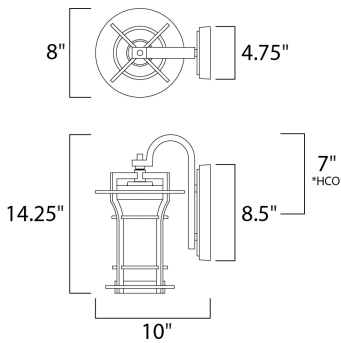

PRODUCT DESCRIPTION

*height from center of outlet to the top of the fixture

MEASUREMENTS

DIMENSION : 8" W x 14.25" H x 10" Ext
 BACK PLATE : 4.75" W x 8.5" H x 7" HCO
 HANGING WEIGHT : 6.6 lb

LAMPING

INPUT VOLTAGE : 120V
 LUMENS : 800 Rated
 BULB : 1 x 9W LED E26 Medium , 9W Total
 BULB INCLUDED : (Included)
 DIMMABLE : Triac CL
 CRI : 90+ CRI
 COLOR_TEMP : 3000K

FINISHES OPTION

 Black Oxide

GLASS

Water Glass WG

MATERIAL

Die Cast Aluminum

RATINGS

cETLus
 Wet Location
 JA8 Bulb In