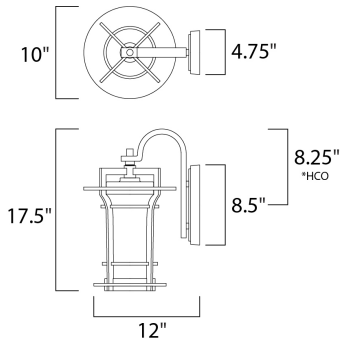

PRODUCT DESCRIPTION

MEASUREMENTS

DIMENSION : 10" W x 17.5" H x 12" Ext
BACK PLATE : 4.75" W x 8.5" H x 8.25" HCO
HANGING WEIGHT : 9.9 lb

LAMPING

INPUT VOLTAGE : 120V
LUMENS : 800 Rated
BULB : 1 x 9W LED E26 Medium , 9W Total
BULB INCLUDED : (Included)
DIMMABLE : Triac CL
CRI : 90+ CRI
COLOR_TEMP : 3000K

FINISHES OPTION

Black Oxide (BO)

GLASS

Water Glass WG

MATERIAL

Die Cast Aluminum

RATINGS

cETLus
Wet Location

ADDITIONAL

INCANDESCENT WATTS:
RATED LIFE 25000 Hours
OPERATING TEMPERATURE:
-20°C (-4°F), 40°C (104°F)

Always consult a qualified electrician before installing any lighting product.