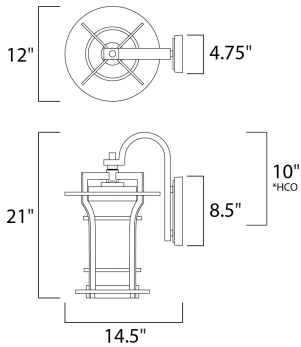

PRODUCT DESCRIPTION

MEASUREMENTS

DIMENSION : 12" W x 21" H x 14.5" Ext
BACK PLATE : 4.75" W x 8.5" H x 10" HCO
HANGING WEIGHT : 13.2 lb

LAMPING

INPUT VOLTAGE : 120V
LUMENS : 1,000 Rated
BULB : 1 x 12W LED E26 Medium , 12W Total
BULB INCLUDED : (Included)
DIMMABLE : Triac CL
CRI : 90+ CRI
COLOR_TEMP : 3000K

FINISHES OPTION

Black Oxide

GLASS

Water Glass WG

MATERIAL

Die Cast Aluminum

RATINGS

cETLus
Wet Location
JA8 Bulb In

ADDITIONAL

INCANDESCENT WATTS:
RATED LIFE 25000 Hours
OPERATING TEMPERATURE:
-20°C (-4°F), 40°C (104°F)

Always consult a qualified electrician before installing any lighting product.