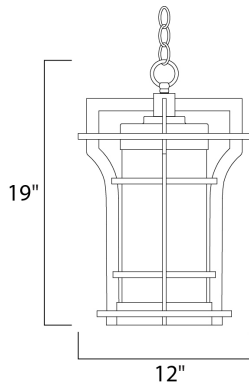

PRODUCT DESCRIPTION

MEASUREMENTS

DIMENSION : 12" L x 12" W x 19" H
 HANGING WEIGHT : 12 lb

LAMPING

INPUT VOLTAGE : 120V
 LUMENS : 1,000 Rated
 BULB : 1 x 12W LED E26 Medium , 12W Total
 BULB INCLUDED : (Included)
 DIMMABLE : Triac CL
 CRI : 90+ CRI
 COLOR_TEMP : 3000K

FINISHES OPTION

 Black Oxide

GLASS

Water Glass WG

MATERIAL

Die Cast Aluminum

RATINGS

cETLus
 Damp Location
 JA8 Bulb In