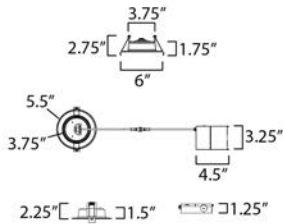

SLIM FIRE | RECESSED - FLAT 5CCT

67714WTWT

- Fire Rated

Job Name : _____
Job Type : _____
Quantity : _____
Comments : _____

PRODUCT DESCRIPTION

MEASUREMENTS

DIMENSION : 5.25" L x 5.25" W x 2.75" H
CANOPY : 5.5" W x 1.75" H x 5.5" L
HANGING WEIGHT : 1.15 lb