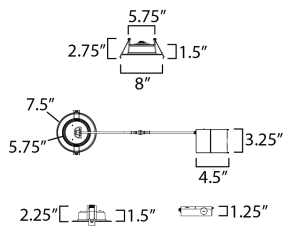

**PRODUCT DESCRIPTION**

**MEASUREMENTS**

DIMENSION : 7.5" L x 7.5" W x 2.75" H  
 CANOPY : 7.5" W x 2.25" H x 7.5" L  
 HANGING WEIGHT : 1.59 lb

**LAMPING**

INPUT VOLTAGE : 120V  
 LUMENS : 1,250 Rated (1,000 Del.)  
 BULB : 1 x 12W LED DC Intergrated , 12W Total  
 BULB INCLUDED : (Integrated)  
 DIMMABLE : ELV& TRIAC DIMMING  
 CRI : 90 CRI  
 COLOR\_TEMP : 27-30-35-40-50K  
 LIGHTING\_DIRECTION : Down