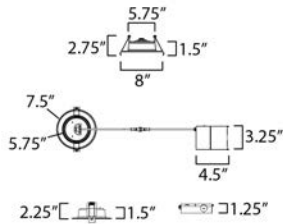

SLIM FIRE | RECESSED - FLAT 5CCT

67716WTWT

- Fire Rated

Job Name : _____
Job Type : _____
Quantity : _____
Comments : _____

PRODUCT DESCRIPTION

MEASUREMENTS

DIMENSION : 7.5" L x 7.5" W x 2.75" H
CANOPY : 7.5" W x 2.25" H x 7.5" L
HANGING WEIGHT : 1.59 lb