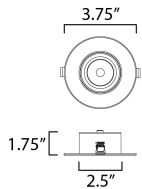

PRODUCT DESCRIPTION

MEASUREMENTS

DIMENSION : 3.75" L x 3.75" W x 1.75" H
 HANGING WEIGHT : 0.74 lb

LAMPING

INPUT VOLTAGE : 120V
 LUMENS : 856 Rated (550 Del.)
 BULB : 1 x 7W LED DC Integrated , 7W Total
 BULB INCLUDED : (Integrated)
 DIMMABLE : Triac CL
 CRI : 90 CRI
 COLOR_TEMP : 27-30-35-40-50K
 LIGHTING_DIRECTION : Down