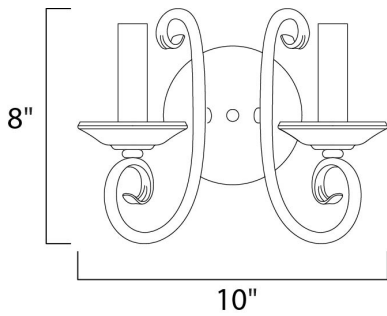

PRODUCT DESCRIPTION

Simple yet stylish, this collection is perfect for any decor. Offered in Oil Rubbed Bronze or Satin Nickel finishes.

MEASUREMENTS

DIMENSION : 10" W x 8" H x 6" Ext
 MAX OAH : 5" W x 5" H
 HANGING WEIGHT : 1.42 lb

LAMPING

INPUT VOLTAGE : 120V
 BULB : 2 x 60W Incandescent E12 Candelabra , 120W Total
 BULB INCLUDED : (Not Included)
 DIMMABLE : Yes
 LIGHTING_DIRECTION : Up

FINISHES OPTION

-  Oil Rubbed Bronze
-  Polished Nickel