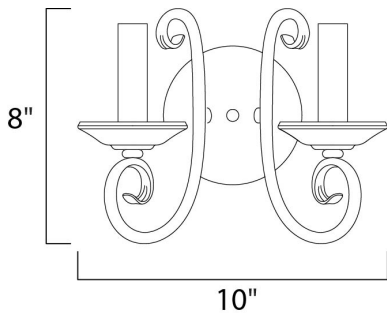

PRODUCT DESCRIPTION

Simple yet stylish, this collection is perfect for any decor. Offered in Oil Rubbed Bronze or Satin Nickel finishes.

MEASUREMENTS

DIMENSION : 10" W x 8" H x 6" Ext
 MAX OAH : 5" W x 5" H
 HANGING WEIGHT : 1.42 lb

LAMPING

INPUT VOLTAGE : 120V
 BULB : 2 x 60W Incandescent E12 Candelabra , 120W Total
 BULB INCLUDED : (Not Included)
 DIMMABLE :
 LIGHTING_DIRECTION : Up

FINISHES OPTION

Oil Rubbed Bronze (OI)

MATERIAL

Steel