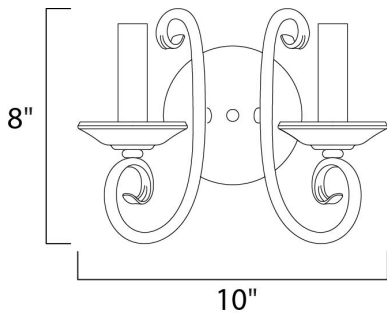

**PRODUCT DESCRIPTION**

Simple yet stylish, this collection is perfect for any decor. Offered in Oil Rubbed Bronze or Satin Nickel finishes.

**MEASUREMENTS**

DIMENSION : 10" W x 8" H x 6" Ext  
 MAX OAH : 5" W x 5" H  
 HANGING WEIGHT : 1.42 lb

**LAMPING**

INPUT VOLTAGE : 120V  
 BULB : 2 x 60W Incandescent E12 Candelabra , 120W Total  
 BULB INCLUDED : (Not Included)  
 DIMMABLE : Yes  
 LIGHTING\_DIRECTION : Up

**FINISHES OPTION**

-  Oil Rubbed Bronze (OI)
-  Polished Nickel (PN)