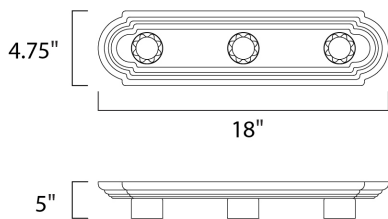

MEASUREMENTS

DIMENSION : 18" W x 4.75" H x 5" Ext
 BACK PLATE : 4" W x 14" H x 2.3" HCO
 HANGING WEIGHT : 1.43 lb

LAMPING

INPUT VOLTAGE : 120V
 BULB : 3 x 60W Incandescent E26 Medium , 180W Total
 BULB INCLUDED : (Not Included)
 DIMMABLE : Yes