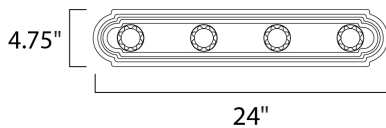

MEASUREMENTS

DIMENSION : 24" W x 4.75" H x 5" Ext
 BACK PLATE : 4.75" W x 24" H x 2.3" HCO
 HANGING WEIGHT : 1.76 lb

LAMPING

INPUT VOLTAGE : 120V
 BULB : 4 x 60W Incandescent E26 Medium , 240W Total
 BULB INCLUDED : (Not Included)
 DIMMABLE :