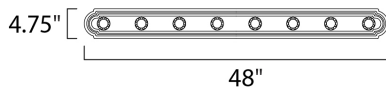

MEASUREMENTS

DIMENSION : 48" W x 4.75" H x 5" Ext
 BACK PLATE : 4" W x 43.5" H x 2.3" HCO
 HANGING WEIGHT : 4.19 lb

LAMPING

INPUT VOLTAGE : 120V
 BULB : 8 x 60W Incandescent E26 Medium , 480W Total
 BULB INCLUDED : (Not Included)
 DIMMABLE : Yes