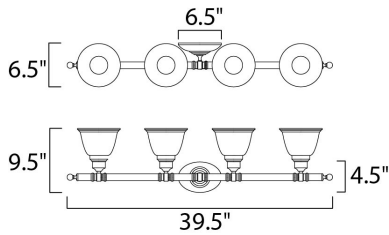

MEASUREMENTS

DIMENSION : 39.5" W x 9.5" H x 6.5" Ext
 BACK PLATE : 6.5" W x 4.5" H x 7.3" HCO
 HANGING WEIGHT : 7.7 lb

LAMPING

INPUT VOLTAGE : 120V
 BULB : 4 x 60W Incandescent E26 Medium , 240W Total
 BULB INCLUDED : (Not Included)
 DIMMABLE : Yes