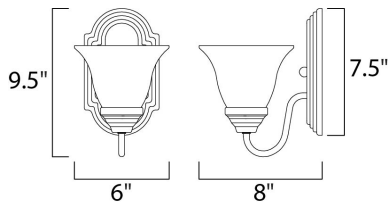

MEASUREMENTS

DIMENSION : 6" W x 9.5" H x 8" Ext
 MAX OAH : 5" W x 7.5" H
 HANGING WEIGHT : 1.43 lb

LAMPING

INPUT VOLTAGE : 120V
 BULB : 1 x 60W Incandescent E26 Medium , 60W Total
 BULB INCLUDED : (Not Included)
 DIMMABLE :