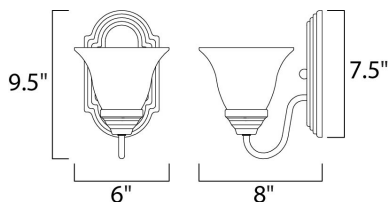

MEASUREMENTS

DIMENSION : 6" W x 9.5" H x 8" Ext
 MAX OAH : 5" W x 7.5" H
 HANGING WEIGHT : 1.43 lb

LAMPING

INPUT VOLTAGE : 120V
 BULB : 1 x 60W Incandescent E26 Medium , 60W Total
 BULB INCLUDED : (Not Included)
 DIMMABLE :