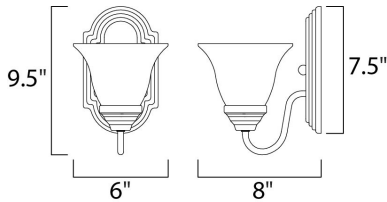

MEASUREMENTS

DIMENSION : 6" W x 9.5" H x 8" Ext
 MAX OAH : 5" W x 7.5" H
 HANGING WEIGHT : 1.43 lb

LAMPING

INPUT VOLTAGE : 120V
 BULB : 1 x 60W Incandescent E26 Medium , 60W Total
 BULB INCLUDED : (Not Included)
 DIMMABLE : Yes