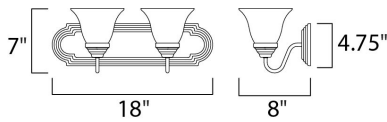

MEASUREMENTS

DIMENSION : 18" W x 7" H x 8" Ext
 BACK PLATE : 18" W x 4.75" H x 4.07" HCO
 HANGING WEIGHT : 3.88 lb

LAMPING

INPUT VOLTAGE : 120V
 BULB : 2 x 60W Incandescent E26 Medium , 120W Total
 BULB INCLUDED : (Not Included)
 DIMMABLE : Yes