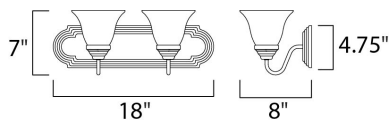

MEASUREMENTS

DIMENSION : 18" W x 7" H x 8" Ext
 BACK PLATE : 18" W x 4.75" H x 4.07" HCO
 HANGING WEIGHT : 3.88 lb

LAMPING

INPUT VOLTAGE : 120V
 BULB : 2 x 60W Incandescent E26 Medium , 120W Total
 BULB INCLUDED : (Not Included)
 DIMMABLE : Yes