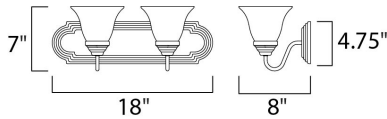

MEASUREMENTS

DIMENSION : 18" W x 7" H x 8" Ext
 BACK PLATE : 18" W x 4.75" H x 4.07" HCO
 HANGING WEIGHT : 3.53 lb

LAMPING

INPUT VOLTAGE : 120V
 LUMENS : 2,300 Rated
 BULB : 2 x 60W Incandescent E26 Medium , 120W Total
 BULB INCLUDED : (Not Included)
 DIMMABLE : Yes