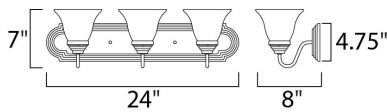

**MEASUREMENTS**

DIMENSION : 24" W x 7" H x 8" Ext  
 BACK PLATE : 24" W x 4.75" H x 4.07" HCO  
 HANGING WEIGHT : 4.7 lb

**LAMPING**

INPUT VOLTAGE : 120V  
 BULB : 3 x 60W Incandescent E26 Medium , 180W Total  
 BULB INCLUDED : (Not Included)  
 DIMMABLE : Yes