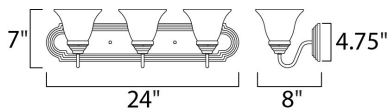

MEASUREMENTS

DIMENSION : 24" W x 7" H x 8" Ext
 BACK PLATE : 24" W x 4.75" H x 4.07" HCO
 HANGING WEIGHT : 4.7 lb

LAMPING

INPUT VOLTAGE : 120V
 BULB : 3 x 60W Incandescent E26 Medium , 180W Total
 BULB INCLUDED : (Not Included)
 DIMMABLE : Yes