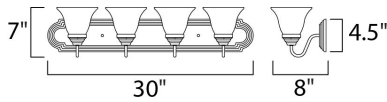

MEASUREMENTS

DIMENSION : 30" W x 7" H x 8" Ext
 BACK PLATE : 26.38" W x 4.75" H x 4.07" HCO
 HANGING WEIGHT : 6.83 lb

LAMPING

INPUT VOLTAGE : 120V
 BULB : 4 x 60W Incandescent E26 Medium , 240W Total
 BULB INCLUDED : (Not Included)
 DIMMABLE : Yes