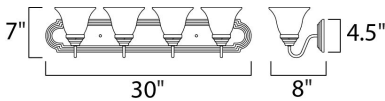

**MEASUREMENTS**

DIMENSION : 30" W x 7" H x 8" Ext  
 BACK PLATE : 26.38" W x 4.75" H x 4.07" HCO  
 HANGING WEIGHT : 6.83 lb

**LAMPING**

INPUT VOLTAGE : 120V  
 BULB : 4 x 60W Incandescent E26 Medium , 240W Total  
 BULB INCLUDED : (Not Included)  
 DIMMABLE : Yes