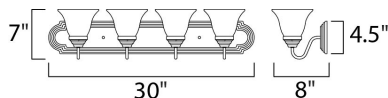

MEASUREMENTS

DIMENSION : 30" W x 7" H x 8" Ext
 BACK PLATE : 26.38" W x 4.38" H x 4.07" HCO
 HANGING WEIGHT : 6.83 lb

LAMPING

INPUT VOLTAGE : 120V
 BULB : 4 x 60W Incandescent E26 Medium , 240W Total
 BULB INCLUDED : (Not Included)
 DIMMABLE : Yes