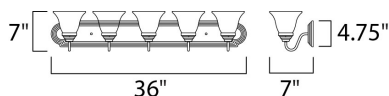

MEASUREMENTS

DIMENSION : 36" W x 7" H x 8" Ext
 BACK PLATE : 36" W x 4.75" H x 4.07" HCO
 HANGING WEIGHT : 8.6 lb

LAMPING

INPUT VOLTAGE : 120V
 BULB : 5 x 60W Incandescent E26 Medium , 300W Total
 BULB INCLUDED : (Not Included)
 DIMMABLE : Yes