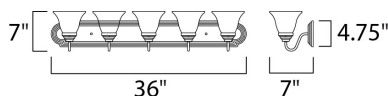

MEASUREMENTS

DIMENSION : 36" W x 7" H x 8" Ext
 BACK PLATE : 36" W x 4.75" H x 4.07" HCO
 HANGING WEIGHT : 8.6 lb

LAMPING

INPUT VOLTAGE : 120V
 BULB : 5 x 60W Incandescent E26 Medium , 300W Total
 BULB INCLUDED : (Not Included)
 DIMMABLE : Yes