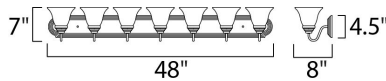

MEASUREMENTS

DIMENSION : 48" W x 7" H x 8" Ext
 BACK PLATE : 48.17" W x 4.75" H x 4.07" HCO
 HANGING WEIGHT : 11.99 lb

LAMPING

INPUT VOLTAGE : 120V
 BULB : 7 x 60W Incandescent E26 Medium , 420W Total
 BULB INCLUDED : (Not Included)
 DIMMABLE : Yes