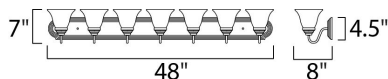

MEASUREMENTS

DIMENSION : 48" W x 7" H x 8" Ext
 BACK PLATE : 48.17" W x 4.75" H x 4.07" HCO
 HANGING WEIGHT : 11.99 lb

LAMPING

INPUT VOLTAGE : 120V
 BULB : 7 x 60W Incandescent E26 Medium , 420W Total
 BULB INCLUDED : (Not Included)
 DIMMABLE : Yes