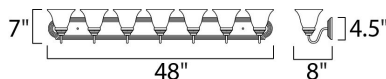

MEASUREMENTS

DIMENSION : 48" W x 7" H x 8" Ext
 BACK PLATE : 48.17" W x 4.75" H x 4.07" HCO
 HANGING WEIGHT : 11.99 lb

LAMPING

INPUT VOLTAGE : 120V
 BULB : 7 x 60W Incandescent E26 Medium , 420W Total
 BULB INCLUDED : (Not Included)
 DIMMABLE : Yes