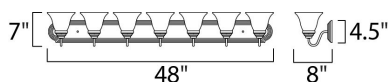

**MEASUREMENTS**

DIMENSION : 48" W x 7" H x 8" Ext  
 BACK PLATE : 48.17" W x 4.75" H x 4.07" HCO  
 HANGING WEIGHT : 11.99 lb

**LAMPING**

INPUT VOLTAGE : 120V  
 BULB : 7 x 60W Incandescent E26 Medium , 420W Total  
 BULB INCLUDED : (Not Included)  
 DIMMABLE : Yes