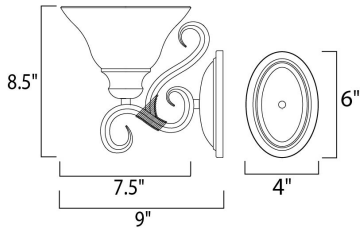

PRODUCT DESCRIPTION

Simple, elegant designs offered in a variety of our most popular finishes. Choose from Acorn, Country Stone, Pewter and Kentucky Bronze. Glass options are Marble and Wilshire.

MEASUREMENTS

DIMENSION : 7.5" W x 8.5" H x 9" Ext
MAX OAH : 4.125" W x 6.125" H
HANGING WEIGHT : 1.98 lb

LAMPING

INPUT VOLTAGE : 120V
BULB : 1 x 60W Incandescent E26 Medium , 60W Total
BULB INCLUDED : (Not Included)
DIMMABLE : Yes

FINISHES OPTION

Kentucky Bronze (KB)

GLASS

Marble MR

MATERIAL

Steel

RATINGS

cETLus
Damp Location

ADDITIONAL

INSTALL UP/DOWN: Up/Down
OPERATING TEMPERATURE:
-20°C (-4°F), 40°C (104°F)

Always consult a qualified electrician before installing any lighting product.