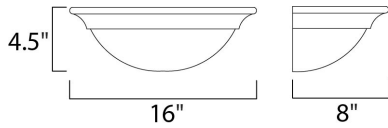

PRODUCT DESCRIPTION

Simple, elegant designs offered in a variety of our most popular finishes. Choose from Acorn, Country Stone, Pewter and Kentucky Bronze. Glass options are Marble and Wilshire.