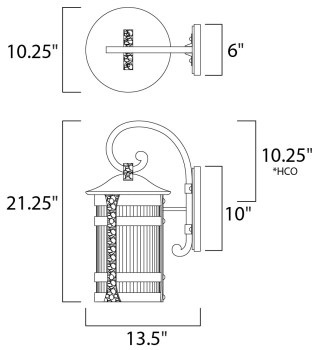

PRODUCT DESCRIPTION

Old World styling in a durable die cast aluminum finished in Anthracite creates a forged iron look with a modern twist. The rustic look of the metal contrasts nicely with the light effect of the ribbed Constellation glass.

MEASUREMENTS

- DIMENSION : 10" W x 21.25" H x 13.5" Ext
- BACK PLATE : 6" W x 10" H x 10.25" HCO
- HANGING WEIGHT : 10.12 lb

LAMPING

- INPUT VOLTAGE : 120V
- LUMENS : 1,260 Rated
- BULB : 1 x 26W Fluorescent GU24 , 26W Total
- BULB INCLUDED : (Included)
- DIMMABLE : No

FINISHES OPTION

- Anthracite

GLASS

Constellation CON

MATERIAL

Die Cast Aluminum

RATINGS

Wet Location

ADDITIONAL

OPERATING TEMPERATURE:
-20°C (-4°F), 40°C (104°F)

Always consult a qualified electrician before installing any lighting product.