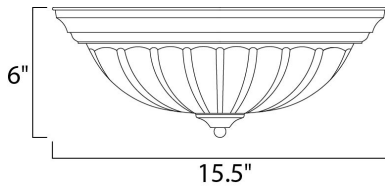

MEASUREMENTS

DIMENSION : 15.5" L x 15.5" W x 6" H
 HANGING WEIGHT : 3.96 lb

LAMPING

INPUT VOLTAGE : 120V
 LUMENS : 2,700 Rated
 BULB : 3 x 13W Fluorescent GU24 , 39W Total
 BULB INCLUDED : (Included)
 DIMMABLE : No
 CRI : 80+ CRI
 COLOR_TEMP : 2700K