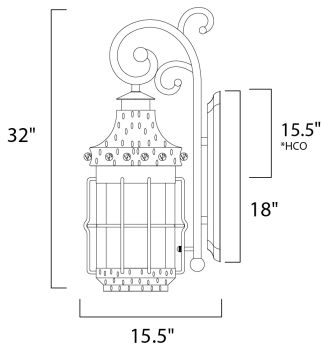

PRODUCT DESCRIPTION

Nantucket EE is a traditional, early American style, energy saving collection from Maxim Lighting International in Country Forge finish with Frosted Seedy glass.

MEASUREMENTS

DIMENSION : 11" W x 32" H x 15.5" Ext
BACK PLATE : 4.5" W x 18" H x 15.5" HCO
HANGING WEIGHT : 21.61 lb

LAMPING

INPUT VOLTAGE : 120V
LUMENS : 1,760 Rated
BULB : 1 x 26W Fluorescent GU24 , 26W Total
BULB INCLUDED : (Included)
DIMMABLE : No
CRI : 80+ CRI
COLOR_TEMP : 2700K

FINISHES OPTION

Country Forge (CF)

GLASS

Frosted Seedy FS

MATERIAL

Forged Iron

RATINGS

Wet Location

ADDITIONAL

INCANDESCENT WATTS: 160
RATED LIFE 10000 Hours
OPERATING TEMPERATURE:
-20°C (-4°F), 40°C (104°F)

Always consult a qualified electrician before installing any lighting product.