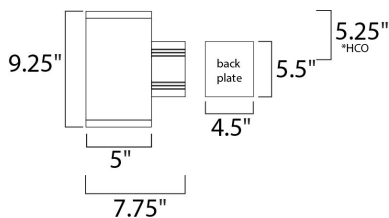

PRODUCT DESCRIPTION

Indirect exterior lighting not only provides illumination where you want but it also highlights the building structure for a beautiful architectural effect. Our collection of up and down lighting fixtures are available in both Architectural Bronze and Brushed Aluminum.