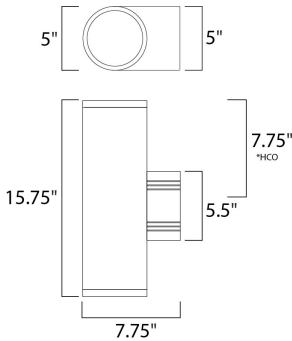

PRODUCT DESCRIPTION

Indirect exterior lighting not only provides illumination where you want but it also highlights the building structure for a beautiful architectural effect. Our collection of up and down lighting fixtures are available in both Architectural Bronze, Black, and Brushed Aluminum.

MEASUREMENTS

DIMENSION : 5" W x 15.75" H x 7.75" Ext
BACK PLATE : 5" W x 5.5" H x 7.75" HCO
HANGING WEIGHT : 8.25 lb

LAMPING

INPUT VOLTAGE : 120V
LUMENS : 1,280 Rated (458 Del.)
BULB : 2 x 16W LED PCB Integrated , 32W Total
BULB INCLUDED : (Integrated)
DIMMABLE : ELV or Triac CL
CRI : 90+ CRI
COLOR_TEMP : 3000K
LIGHTING_DIRECTION : Up/Down

FINISHES OPTION

- Architectural Bronze (ABZ)
- Brushed Aluminum (AL)

MATERIAL

Aluminum + Glass

RATINGS

cETLus
Wet Location

ADDITIONAL

INSTALL UP/DOWN: Any
OPERATING TEMPERATURE:
-20°C (-4°F), 40°C (104°F)

PHOTOMETRIC: Report Found Online

Always consult a qualified electrician before installing any lighting product.