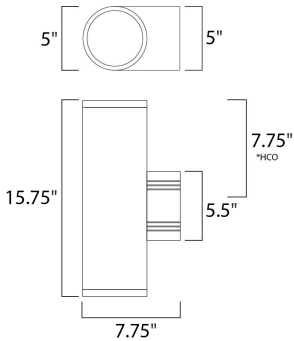

PRODUCT DESCRIPTION

Indirect exterior lighting not only provides illumination where you want but it also highlights the building structure for a beautiful architectural effect. Our collection of up and down lighting fixtures are available in both Architectural Bronze, Black, and Brushed Aluminum.

MEASUREMENTS

DIMENSION : 5" W x 15.75" H x 7.75" Ext
BACK PLATE : 5" W x 5.5" H x 7.75" HCO
HANGING WEIGHT : 8.25 lb

LAMPING

INPUT VOLTAGE : 120V
LUMENS : 1,280 Rated (458 Del.)
BULB : 2 x 16W LED PCB Integrated , 32W Total
BULB INCLUDED : (Integrated)
DIMMABLE : ELV or Triac CL
CRI : 90+ CRI
COLOR_TEMP : 3000K
LIGHTING_DIRECTION : Up/Down

FINISHES OPTION

- Architectural Bronze (ABZ)
- Brushed Aluminum (AL)

MATERIAL

Aluminum + Glass

RATINGS

cETLus
Wet Location
For Outdoor

ADDITIONAL

INSTALL UP/DOWN: Any
OPERATING TEMPERATURE:
-20°C (-4°F), 40°C (104°F)

PHOTOMETRIC: Report Found Online

Always consult a qualified electrician before installing any lighting product.