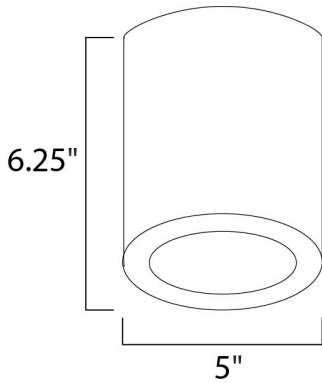

**MEASUREMENTS**

DIMENSION : 5" L x 5" W x 6.25" H  
 HANGING WEIGHT : 3.03 lb

**LAMPING**

INPUT VOLTAGE : 120V  
 LUMENS : 1,050 Rated (900 Del.)  
 BULB : 1 x 15W LED LED , 15W Total  
 BULB INCLUDED : (Integrated)  
 DIMMABLE : ELV or Triac CL  
 CRI : 90 CRI  
 COLOR\_TEMP : 3000K