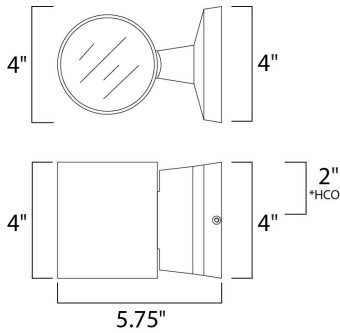

*height from center of outlet to the top of the fixture

MEASUREMENTS

DIMENSION : 4" W x 4" H x 5.75" Ext
 BACK PLATE : 4" W x 4" H x 2" HCO
 HANGING WEIGHT : 2.2 lb

LAMPING

INPUT VOLTAGE : 120V
 LUMENS : 720 Rated (296 Del.)
 BULB : 2 x 6W LED PCB Integrated , 12W Total
 BULB INCLUDED : (Integrated)
 DIMMABLE : ELV or Triac CL
 CRI : 90+ CRI
 COLOR_TEMP : 3000K
 LIGHTING_DIRECTION : Up/Down