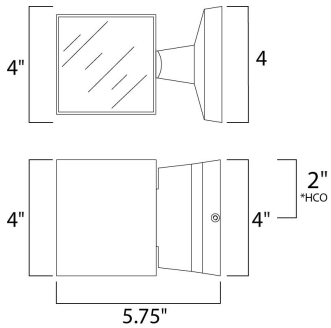

PRODUCT DESCRIPTION

Indirect exterior lighting not only provides illumination where you want but it also highlights the building structure for a beautiful architectural effect. Our collection of up and down lighting fixtures are available in both Architectural Bronze, Black, and Brushed Aluminum.

MEASUREMENTS

DIMENSION : 4" W x 4" H x 5.75" Ext
BACK PLATE : 4" W x 4" H x 2" HCO
HANGING WEIGHT : 2.2 lb

LAMPING

INPUT VOLTAGE : 120V
LUMENS : 720 Rated (279 Del.)
BULB : 2 x 6W LED PCB Integrated , 12W Total
BULB INCLUDED : (Integrated)
DIMMABLE : ELV or Triac CL
CRI : 90+ CRI
COLOR_TEMP : 3000K
LIGHTING_DIRECTION : Up/Down

FINISHES OPTION

- Architectural Bronze (ABZ)
- Brushed Aluminum (AL)

MATERIAL

Aluminum + Glass

RATINGS

cETLus
Wet Location
For Outdoor

ADDITIONAL

INSTALL UP/DOWN: Any
OPERATING TEMPERATURE:
-20°C (-4°F), 40°C (104°F)

PHOTOMETRIC: Report Found Online

Always consult a qualified electrician before installing any lighting product.