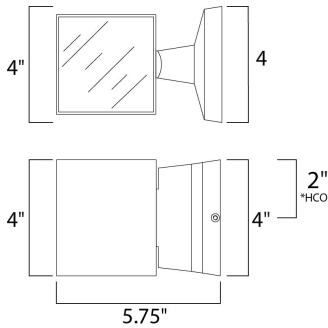

PRODUCT DESCRIPTION

Indirect exterior lighting not only provides illumination where you want but it also highlights the building structure for a beautiful architectural effect. Our collection of up and down lighting fixtures are available in both Architectural Bronze and Brushed Aluminum.

MEASUREMENTS

DIMENSION : 4" W x 4" H x 5.75" Ext
BACK PLATE : 4" W x 4" H x 2" HCO
HANGING WEIGHT : 2.2 lb

LAMPING

INPUT VOLTAGE : 120V
LUMENS : 630 Rated (279 Del.)
BULB : 2 x 4.5W LED PCB Integrated , 9W Total
BULB INCLUDED : (Integrated)
DIMMABLE : Triac CL
CRI : 80+ CRI
COLOR_TEMP : 3000K
LIGHTING_DIRECTION : Down

FINISHES OPTION

- Architectural Bronze
- Brushed Aluminum

MATERIAL

Aluminum

RATINGS

cETLus
Wet Location
For Outdoor

ADDITIONAL

INSTALL UP/DOWN: Down
OPERATING TEMPERATURE:
-20°C (-4°F), 40°C (104°F)

PHOTOMETRIC: Report Found Online

Always consult a qualified electrician before installing any lighting product.