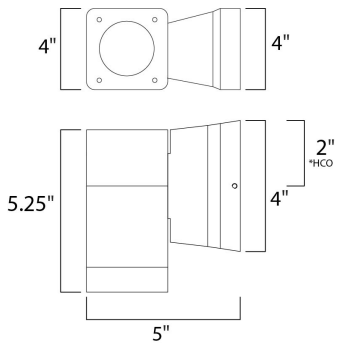

PRODUCT DESCRIPTION

Indirect exterior lighting not only provides illumination where you want but it also highlights the building structure for a beautiful architectural effect. Our collection of up and down lighting fixtures are available in both Architectural Bronze and Brushed Aluminum.

MEASUREMENTS

DIMENSION : 4" W x 5.25" H x 5" Ext
BACK PLATE : 4" W x 4" H x 2" HCO
HANGING WEIGHT : 1.83 lb

LAMPING

INPUT VOLTAGE : 120V
LUMENS : 315 Rated (161 Del.)
BULB : 1 x 4.5W LED PCB Integrated , 4W Total
BULB INCLUDED : (Integrated)
DIMMABLE : Triac CL
CRI : 80+ CRI
COLOR_TEMP : 3000K
LIGHTING_DIRECTION : Down

FINISHES OPTION

- Architectural Bronze
- Brushed Aluminum

MATERIAL

Aluminum

RATINGS

cETLus
Wet Location
For Outdoor DARKSKY

ADDITIONAL

INSTALL UP/DOWN: Down
OPERATING TEMPERATURE:
-20°C (-4°F), 40°C (104°F)

PHOTOMETRIC: Report Found Online

Always consult a qualified electrician before installing any lighting product.