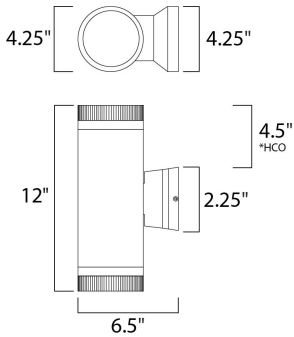

PRODUCT DESCRIPTION

Indirect exterior lighting not only provides illumination where you want but it also highlights the building structure for a beautiful architectural effect. Our collection of up and down lighting fixtures are available in both Architectural Bronze and Brushed Aluminum.

MEASUREMENTS

DIMENSION : 4.25" W x 12" H x 6.5" Ext
BACK PLATE : 4.5" W x 2.25" H x 4.5" HCO
HANGING WEIGHT : 4.4 lb

LAMPING

INPUT VOLTAGE : 120V
LUMENS : 1,400 Rated (335 Del.)
BULB : 2 x 10W LED PCB Integrated , 20W Total
BULB INCLUDED : (Integrated)
DIMMABLE : Triac CL
CRI : 80+ CRI
COLOR_TEMP : 3000K
LIGHTING_DIRECTION : Up/Down

FINISHES OPTION

- Architectural Bronze
- Brushed Aluminum

MATERIAL

Aluminum

RATINGS

cETLus
Wet Location
For Outdoor

ADDITIONAL

INSTALL UP/DOWN: All
OPERATING TEMPERATURE:
-20°C (-4°F), 40°C (104°F)

PHOTOMETRIC: Report Found Online

Always consult a qualified electrician before installing any lighting product.