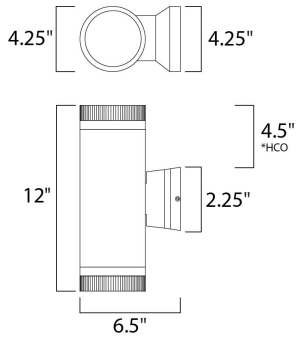

PRODUCT DESCRIPTION

Indirect exterior lighting not only provides illumination where you want but it also highlights the building structure for a beautiful architectural effect. Our collection of up and down lighting fixtures are available in both Architectural Bronze and Brushed Aluminum.

MEASUREMENTS

DIMENSION : 4.25" W x 12" H x 6.5" Ext
BACK PLATE : 4.5" W x 2.25" H x 4.5" HCO
HANGING WEIGHT : 4.4 lb

LAMPING

INPUT VOLTAGE : 120V
LUMENS : 1,400 Rated (335 Del.)
BULB : 2 x 10W LED PCB Integrated , 20W Total
BULB INCLUDED : (Integrated)
DIMMABLE : Triac CL
CRI : 80+ CRI
COLOR_TEMP : 3000K
LIGHTING_DIRECTION : Up/Down

FINISHES OPTION

- Architectural Bronze (ABZ)
- Brushed Aluminum (AL)

MATERIAL

Aluminum

RATINGS

cETLus
Wet Location
For Outdoor

ADDITIONAL

INSTALL UP/DOWN: Any
OPERATING TEMPERATURE:
-20°C (-4°F), 40°C (104°F)

PHOTOMETRIC: Report Found Online

Always consult a qualified electrician before installing any lighting product.