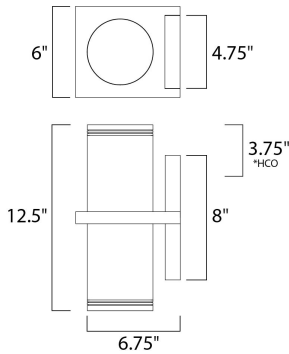

PRODUCT DESCRIPTION

Indirect exterior lighting not only provides illumination where you want but it also highlights the building structure for a beautiful architectural effect. Our collection of up and down lighting fixtures are available in both Architectural Bronze and Brushed Aluminum.

MEASUREMENTS

DIMENSION : 6" W x 12.5" H
BACK PLATE : 3.86" HCO
HANGING WEIGHT : 6.62 lb

LAMPING

INPUT VOLTAGE : V
LUMENS : 2,100 Rated (600 Del.)
BULB : 2 x 15W LED PCB Integrated , 30W Total
BULB INCLUDED : (Integrated)
DIMMABLE : Triac CL
CRI : 80 CRI
COLOR_TEMP : 3000K
LIGHTING_DIRECTION : Up/Down

FINISHES OPTION

- Architectural Bronze
- Brushed Aluminum

RATINGS

Wet Location

ADDITIONAL

INSTALL UP/DOWN: All
OPERATING TEMPERATURE:
-20°C (-4°F), 40°C (104°F)

PHOTOMETRIC: Report Found Online

Always consult a qualified electrician before installing any lighting product.